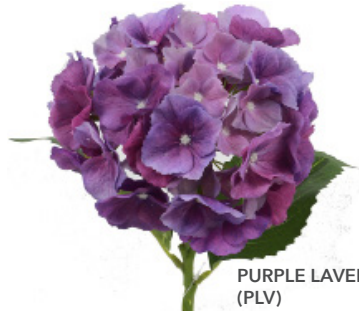

Stems  
CATALOG  
CREAM WHITE  
(CRW)

023956  
HYDRANGEA, GARDEN STEM 18.5"

0|\$6.24 12|\$74.88 48|\$299.52

Stems  
CATALOG  
GREEN  
(GRN)

PURPLE LAVENDER  
(PLV)

CREAM WHITE  
(CRW)

TOFFEE  
(TOF)

024091  
MUM, GARDEN STEM 24"

0|\$9.42 12|\$113.06 48|\$452.24

5/10/26

024096GYL  
SUNFLOWER, GARDEN STEM 18"

0|\$5.80 12|\$69.62 48|\$278.48

PURPLE LAVENDAR  
(PLV)

GREEN  
(BLU)

024089  
HYDRANGEA, NATURAL TOUCH 7"x20"

0|\$6.88 12|\$82.54 48|\$330.16