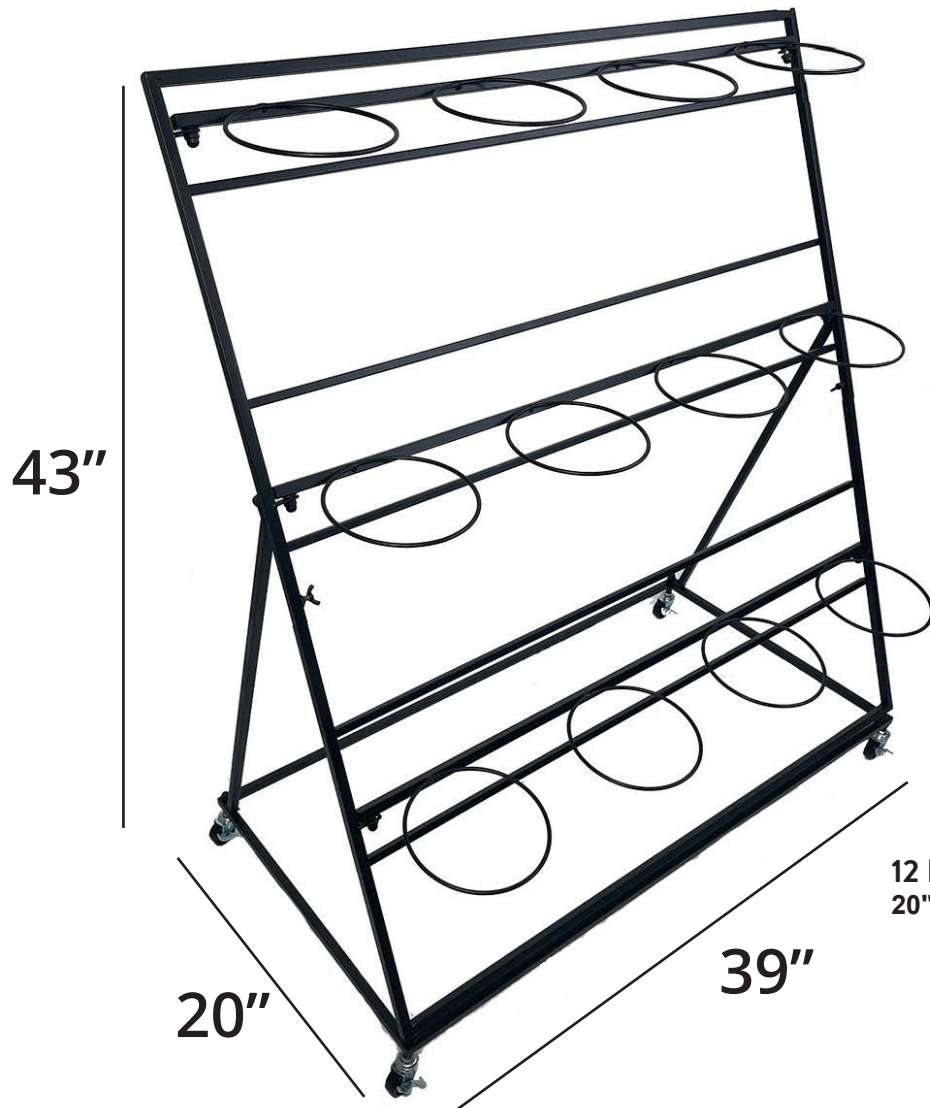

The Flower Rack

Plus One Imports™

12 Buckets
20" x 39" x 43"

923682BLK
RACK, FLOWER 20X39"X43""

0|$159.64 1|$159.64 1|$159.64

**Flower Buckets are sold separate.
Buckets are not included in the Flower Tower,
Stands, or the Flower Rack.**