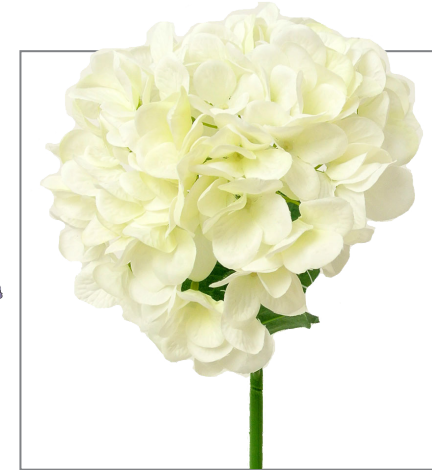

023973CRW
 ENGLISH GARDEN ROSE X3
 CREAM/WHITE
 17"
 EA |\$3.72
 BX 12|\$44.54
 CS 72|\$267.24

024002CRW
 ROSE GARDEN SPRAY X5
 CREAM/WHITE
 29"
 EA |\$7.38
 BX 12|\$88.58
 CS 72|\$531.48

023913CRW
 SMALL CHARLOTTE ROSE
 CREAM / WHITE
 3.5" X 26"
 EA |\$7.38
 BX 12|\$88.66
 CS 48|\$354.64

023914CRW
 LARGE CHARLOTTE ROSE
 CREAM/WHITE
 4.5" X 26"
 EA |\$9.70
 BX 12|\$116.36
 CS 48|\$465.44

Roses

023918CRW
 MOPHEAD HYDRANGEA
 CREAM / WHITE
 8" X 25"
 EA |\$9.18
 BX 12|\$110.24
 CS 48|\$440.96

023918PLV
 MOPHEAD HYDRANGEA
 PURPLE/ LAVENDER
 8" X 25"
 EA |\$9.18
 BX 12|\$110.24
 CS 48|\$440.96

023956GRN
 GARDEN HYDRANGEA
 GREEN
 18.5"
 EA |\$6.30
 BX 12|\$75.48
 CS 48|\$301.92

023918PNK
 MOPHEAD HYDRANGEA
 PINK
 8" X 25"
 EA |\$9.18
 BX 12|\$110.24
 CS 48|\$440.96