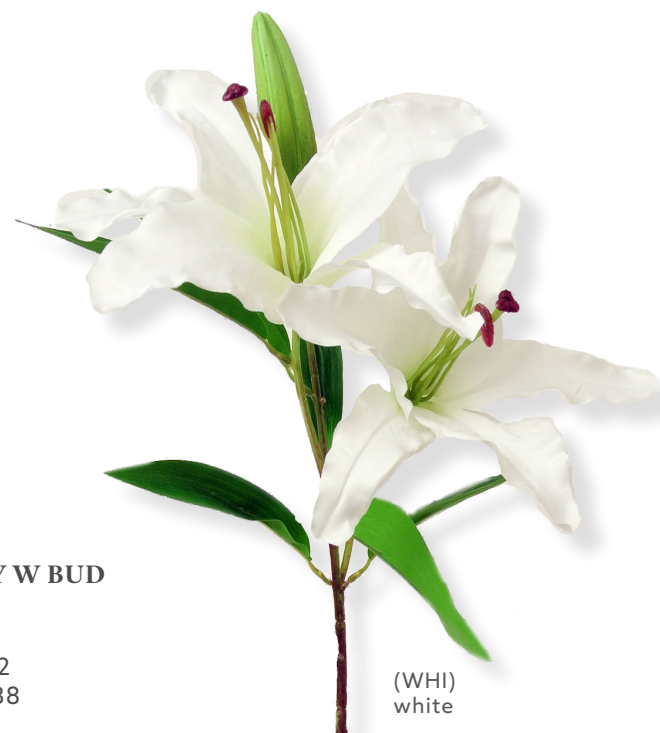

023957
WAX FLOWER
24"
EA | \$8.10
BX 12 | \$94.24
CS 48 | \$388.96

LILAC

(CRW)
cream white

(LIL)
lilac

023966
LILAC
28"
EA | \$13.34
BX 12 | \$160.14
CS 48 | \$640.56

LILIES

(RUB)
rubrum

023954
GARDEN LILY W BUD
39"
EA | \$9.76
BX 12 | \$117.22
CS 48 | \$468.88