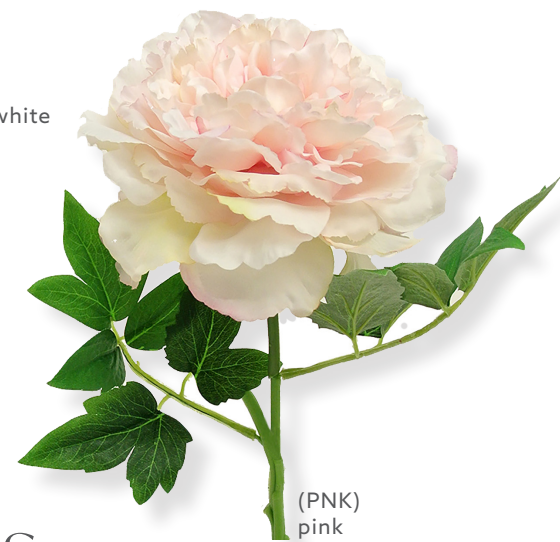

IVY

102486FGR
IVY HOLLAND SPRAY X 3
 FROSTED GREEN
 25"
 EA | \$3.08
 BX 24 | \$74.12
 CS 144 | \$444.72

102487FGR
IVY HOLLAND GARLAND
 FROSTED GREEN
 6'
 EA | \$9.40
 BX 6 | \$56.44
 CS 48 | \$451.52

122339FGR
IVY HOLLAND BUSH X 13
 FROSTED GREEN
 28"
 EA | \$11.62
 BX 6 | \$69.70
 CS 48 | \$557.60

(CRW)
cream white

(PNK)
pink

023922
PEONY
 40"
 EA | \$7.24
 BX 12 | \$86.78
 CS 48 | \$347.12

PEONIES

(CRW)
cream white

(PNK)
pink

023951
GARDEN PEONY
 5" X 24"
 EA | \$6.52
 BX 12 | \$78.20
 CS 48 | \$312.80