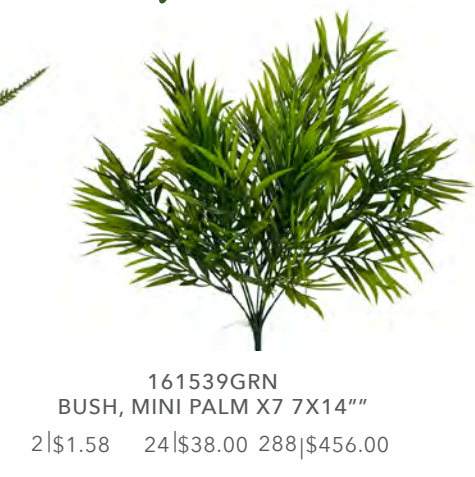

Poly Bushes

Philodendron Leaves